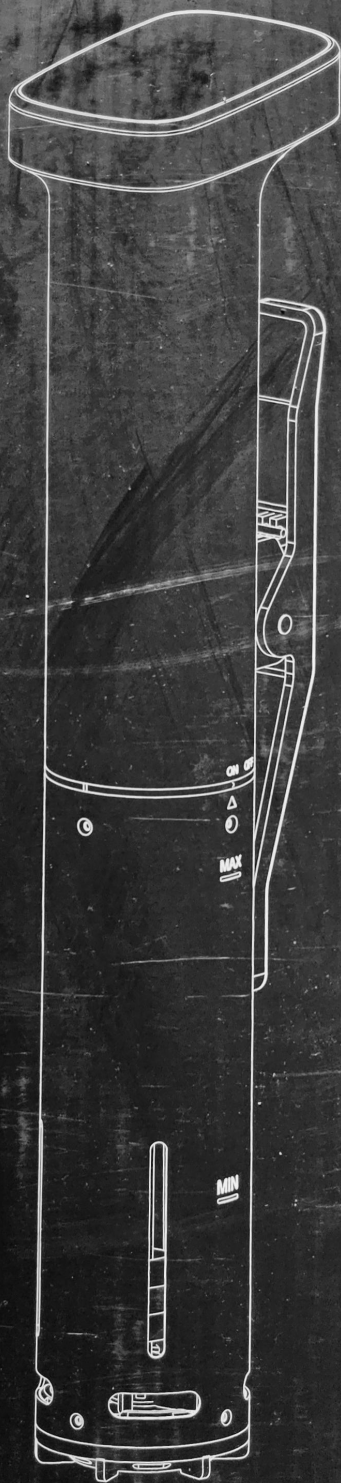

**SOUS VIDE IMMERSION CIRCULATOR
PRECISION COOKER**