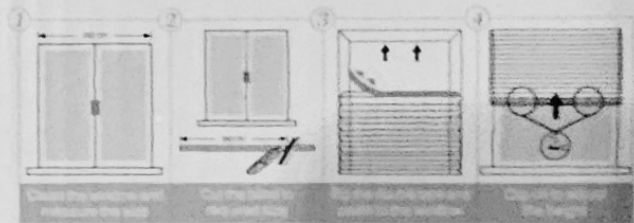

### Size:

M (22x22.8" / 56x58cm)

L (29x26.7" / 74x68cm)

# Simple fashion

Maritown

Cut to Size

No Drilling

Stick On

Clip On

60x150cm  
24x59inch

60x180cm  
24x71inch